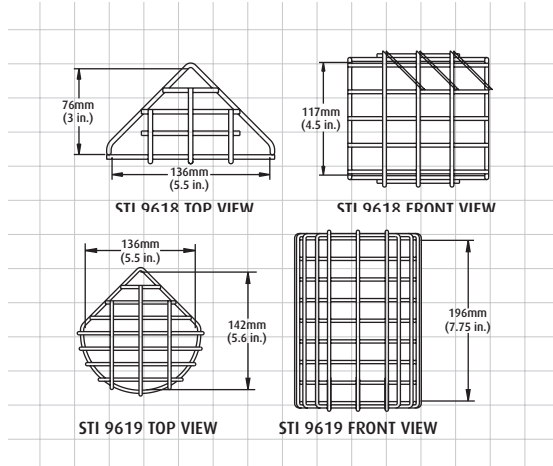

# MOTION DETECTOR CAGES

▼ Motion Detector Cages (corner application) dimensions and technical information (STI 9618 & STI 9619)

## MODELS AVAILABLE \*Corner Application

|           | HEIGHT         | WIDTH         | DEPTH         |
|-----------|----------------|---------------|---------------|
| STI 9618* | 117mm (4.5")   | 136mm (5.5")  | 76mm (3")     |
| STI 9619* | 196mm (7.75")  | 136mm (5.5")  | 142mm (5.6")  |
| STI 9620  | 156mm (6.14")  | 102mm (4")    | 57mm (2.25")  |
| STI 9621  | 171mm (6.75")  | 146mm (5.75") | 108mm (4.25") |
| STI 9622  | 222mm (8.75")  | 102mm (4")    | 95mm (3.75")  |
| STI 9623  | 196mm (7.75")  | 145mm (5.7")  | 152mm (6")    |
| STI 9624  | 225mm (8.875") | 140mm (5.5")  | 120mm (4.72") |